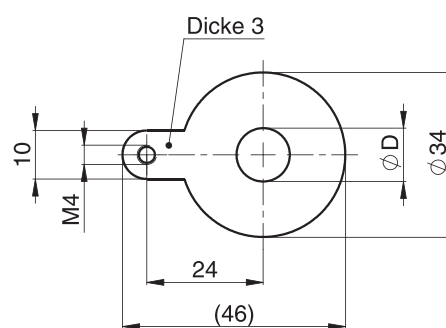

Spannungs-Anschlusslaschen

Connecting strap

Eclisses de raccordement

Best.-Nr./order code/Nr. d' article	D
4231140	8,5
4231141	10,5

Best.-Nr./order code/Nr. d' article	D
4231428	17,0

Best.-Nr./order code/Nr. d' article	D
4231406	11,0
4231407	14,0
4231408	18,0