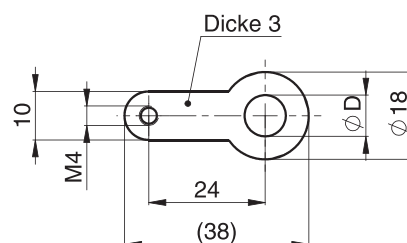

Spannungs-Anschlusslaschen

Connecting strap

Eclisses de raccordement

Best.-Nr./order code/Nr. d' article	D
4231140	8,5
4231141	10,5

Best.-Nr./order code/Nr. d' article	D
4231428	17,0

Best.-Nr./order code/Nr. d' article	D
4231406	11,0
4231407	14,0
4231408	18,0