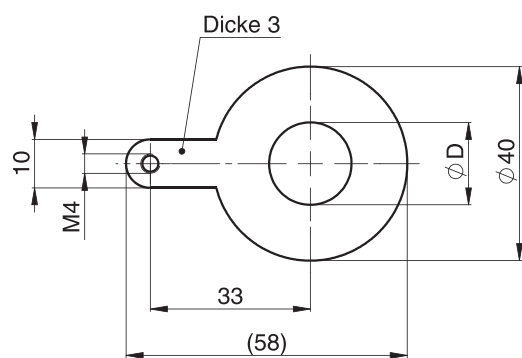

Spannungs-Anschlusslaschen

Connecting strap

Eclisses de raccordement

Best.-Nr./order code/Nr. d' article	D
4231140	8,5
4231141	10,5

Best.-Nr./order code/Nr. d' article	D
4231428	17,0

Best.-Nr./order code/Nr. d' article	D
4231406	11,0
4231407	14,0
4231408	18,0